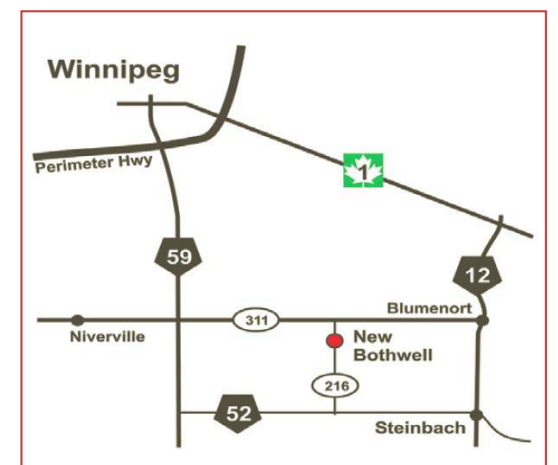

NEW BOTHWELL CHEESE & WINE FESTIVAL

PRESENTED BY THE NEW BOTHWELL CHAMBER
OF COMMERCE AND RECREATION ASSOCIATION

June 3, 2017

7:00PM - 10:00PM

New Bothwell Community Centre

A sampling event featuring traditional and innovative Bothwell Cheese varieties expertly paired with wines from around the world, hand-picked by Banville & Jones Wine Co.

TICKETS - \$30

Available May 1st at:

NEW BOTHWELL

Bothwell Cheese Shop
(61 Main St.)

NIVERVILLE

Bigway Niverville
(259 Main St.)

WINNIPEG

Banville & Jones
(1616 St. Mary's Rd)